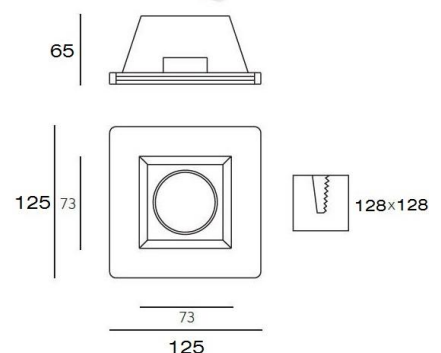

## Technical Data Sheet

Trimless Ceiling Down light, model Fury  
Requires GU10 lamp, AC220-240V, max. 35W (not included)

Perfect for LED lamps GU10

Dimensions: 125mm×125mm×65mm

Height including the electrical part: 130mm

Cutout hole: 128mm×128mm

Thickness of plasterboards: adjustable metal brackets to different thicknesses

Material: gypsum, metal

Finish: manual polished silky surface

Colour: white, can be painted with mural paints

IP Rating: IP20

Weight: 0.6kg

User-friendly, simple maintenance, easy to change bulbs

Safe packing

GU10 lamp holder included in packing